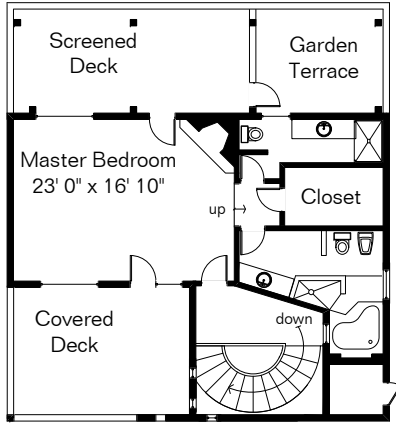

1550 W Aero Star Way

The square footages and room size information are deemed to be reliable but are not guaranteed and should be independently verified.

Main House
2nd Floor

Pool House

Stable is located different than shown.

Stable

Pool House and Guest House are farther from Main House than Shown.

Main House
1st Floor

Guest House

Main House 5,423 Sq Ft
 Guest House 1,305 Sq Ft
Total Living Area 6,728 Sq Ft
 Pool House 756
 Stable 1,251 Sq Ft
 Garage/Plane Hanger 1,758 Sq Ft