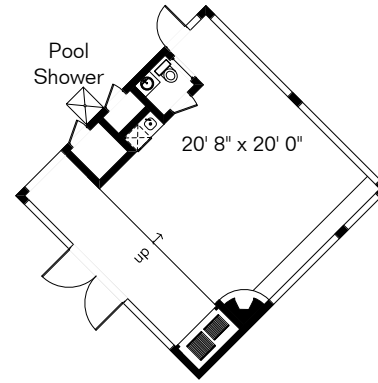

1550 W Aero Star Way

The square footages and room size information are deemed to be reliable but are not guaranteed and should be independently verified.

Main House
2nd Floor

Pool House

Stable is located different than shown.

Stable

Pool House and Guest House are farther from Main House than Shown.

Main House
1st Floor

Guest House

Main House 5,423 Sq Ft
 Guest House 1,305 Sq Ft
Total Living Area 6,728 Sq Ft
 Pool House 756
 Stable 1,251 Sq Ft
 Garage/Plane Hanger 1,758 Sq Ft