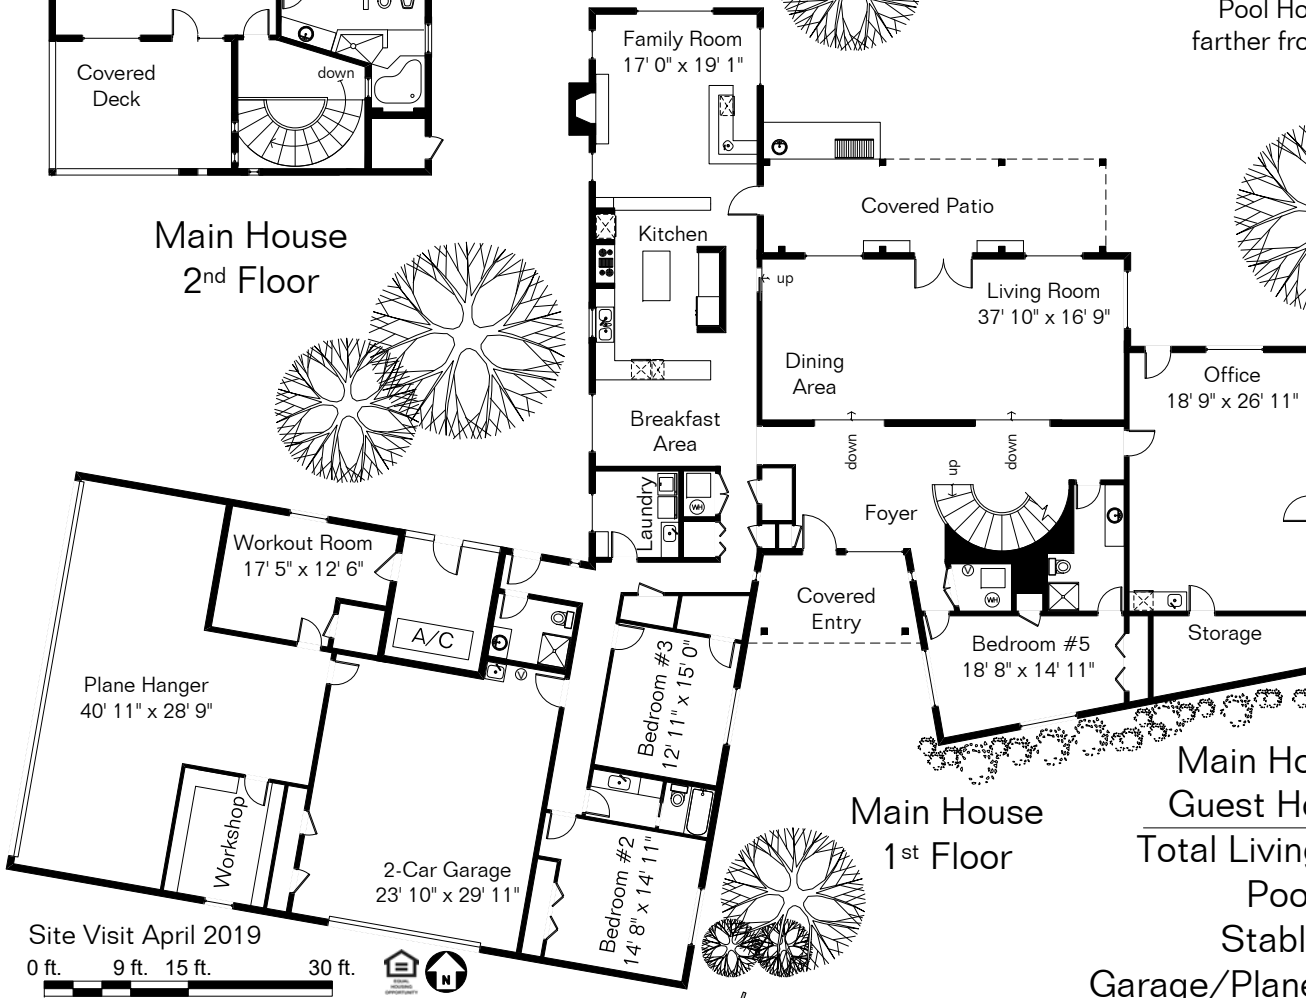

1550 W Aero Star Way

The square footages and room size information are deemed to be reliable but are not guaranteed and should be independently verified.

Main House
2nd Floor

Pool House

Stable is located different than shown.

Stable

Pool House and Guest House are farther from Main House than Shown.

Main House
1st Floor

Guest House

Main House 5,423 Sq Ft
 Guest House 1,305 Sq Ft
Total Living Area 6,728 Sq Ft
 Pool House 756
 Stable 1,251 Sq Ft
 Garage/Plane Hanger 1,758 Sq Ft