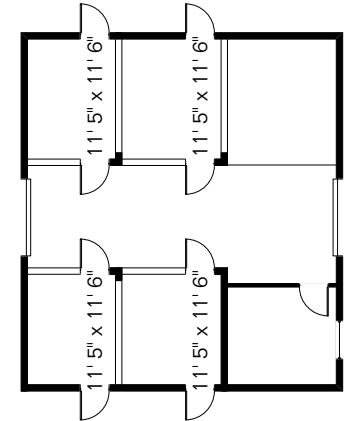

1550 W Aero Star Way

The square footages and room size information are deemed to be reliable but are not guaranteed and should be independently verified.

Main House
2nd Floor

Pool House

Stable is located different than shown.

Stable

Pool House and Guest House are farther from Main House than Shown.

Main House
1st Floor

Guest House

Main House 5,423 Sq Ft
 Guest House 1,305 Sq Ft
Total Living Area 6,728 Sq Ft
 Pool House 756
 Stable 1,251 Sq Ft
 Garage/Plane Hanger 1,758 Sq Ft